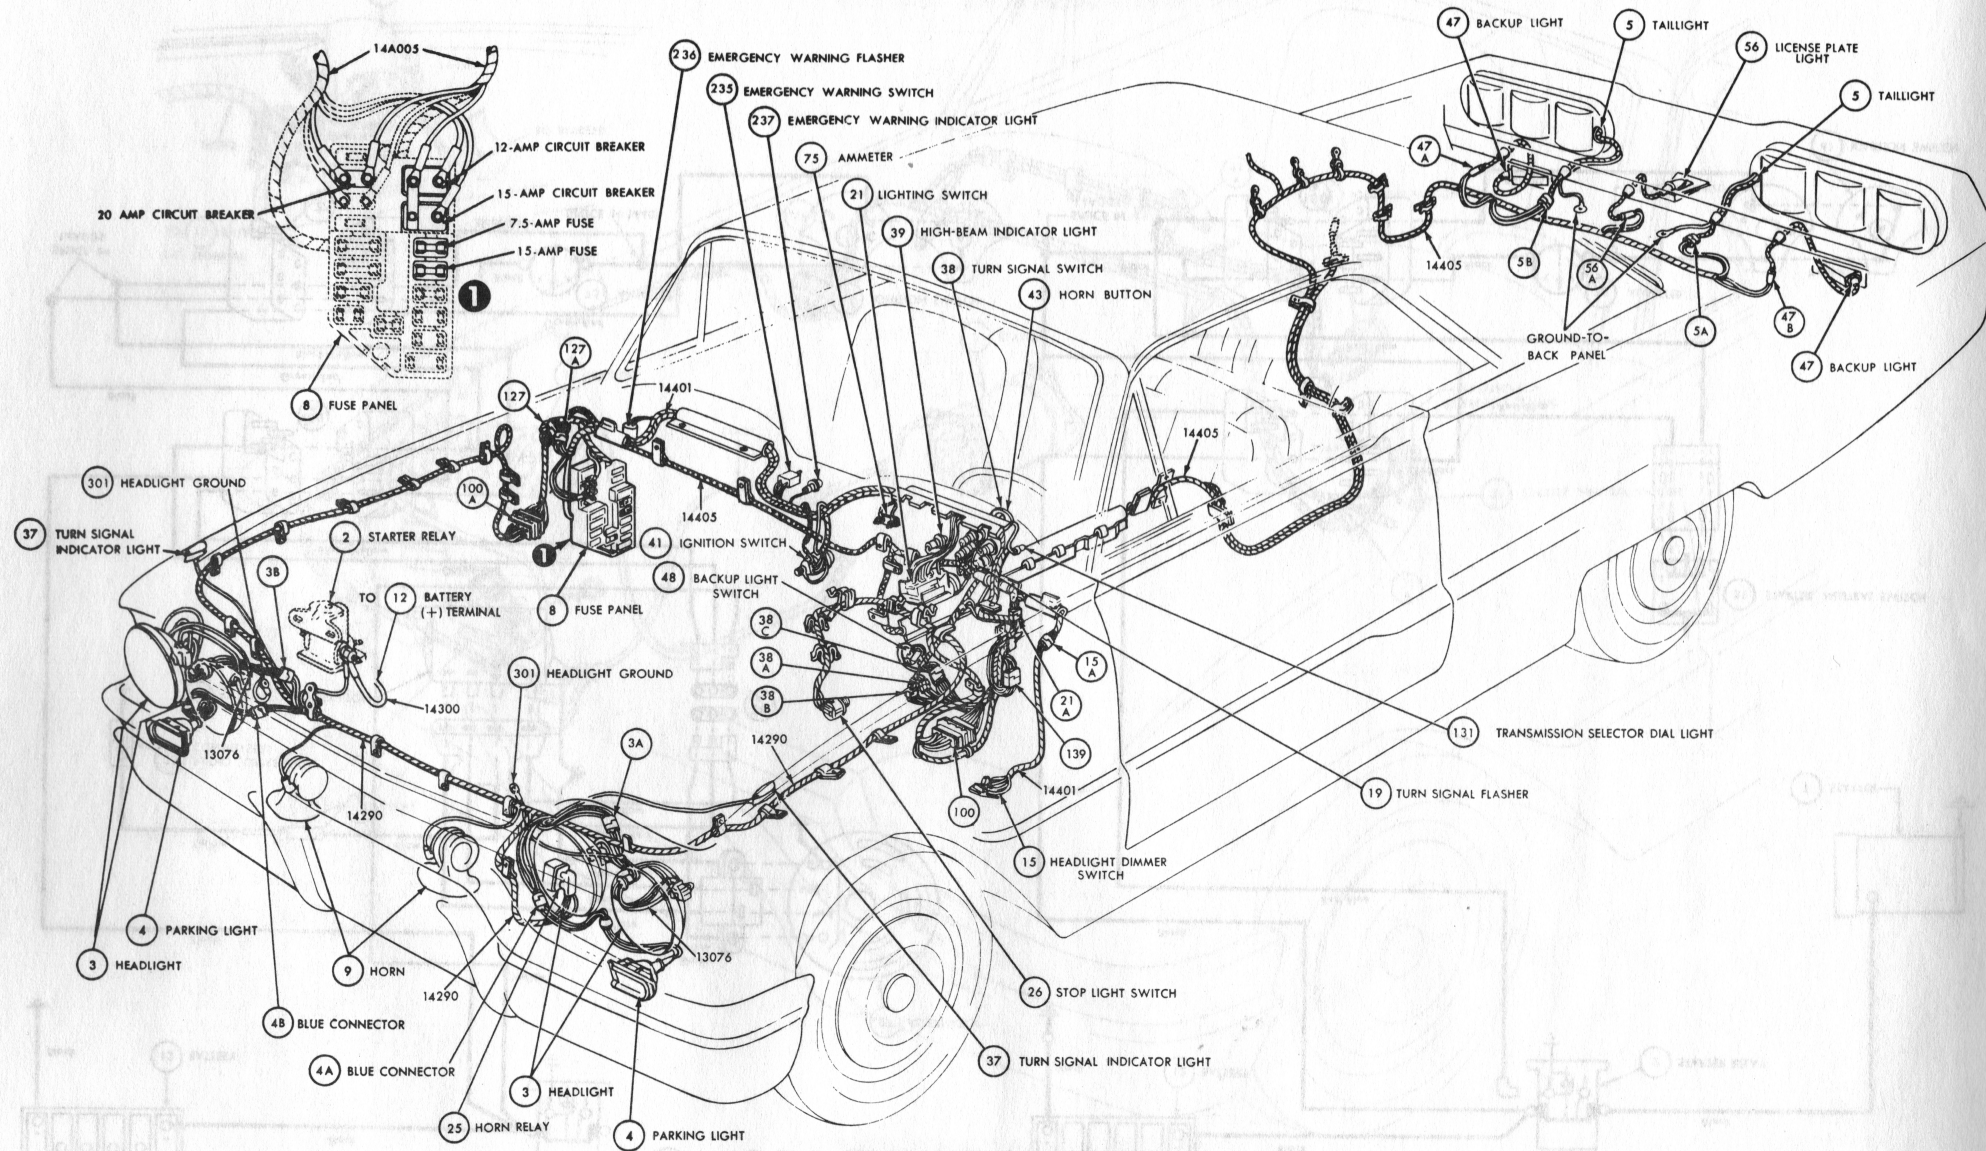

STATER RELAY SCHEMATIC

1964 THUNDERBIRD

STARTER SCHEMATIC

**1964 THUNDERBIRD  
EXTERIOR LIGHTING, TURN SIGNALS AND HORN WIRING**