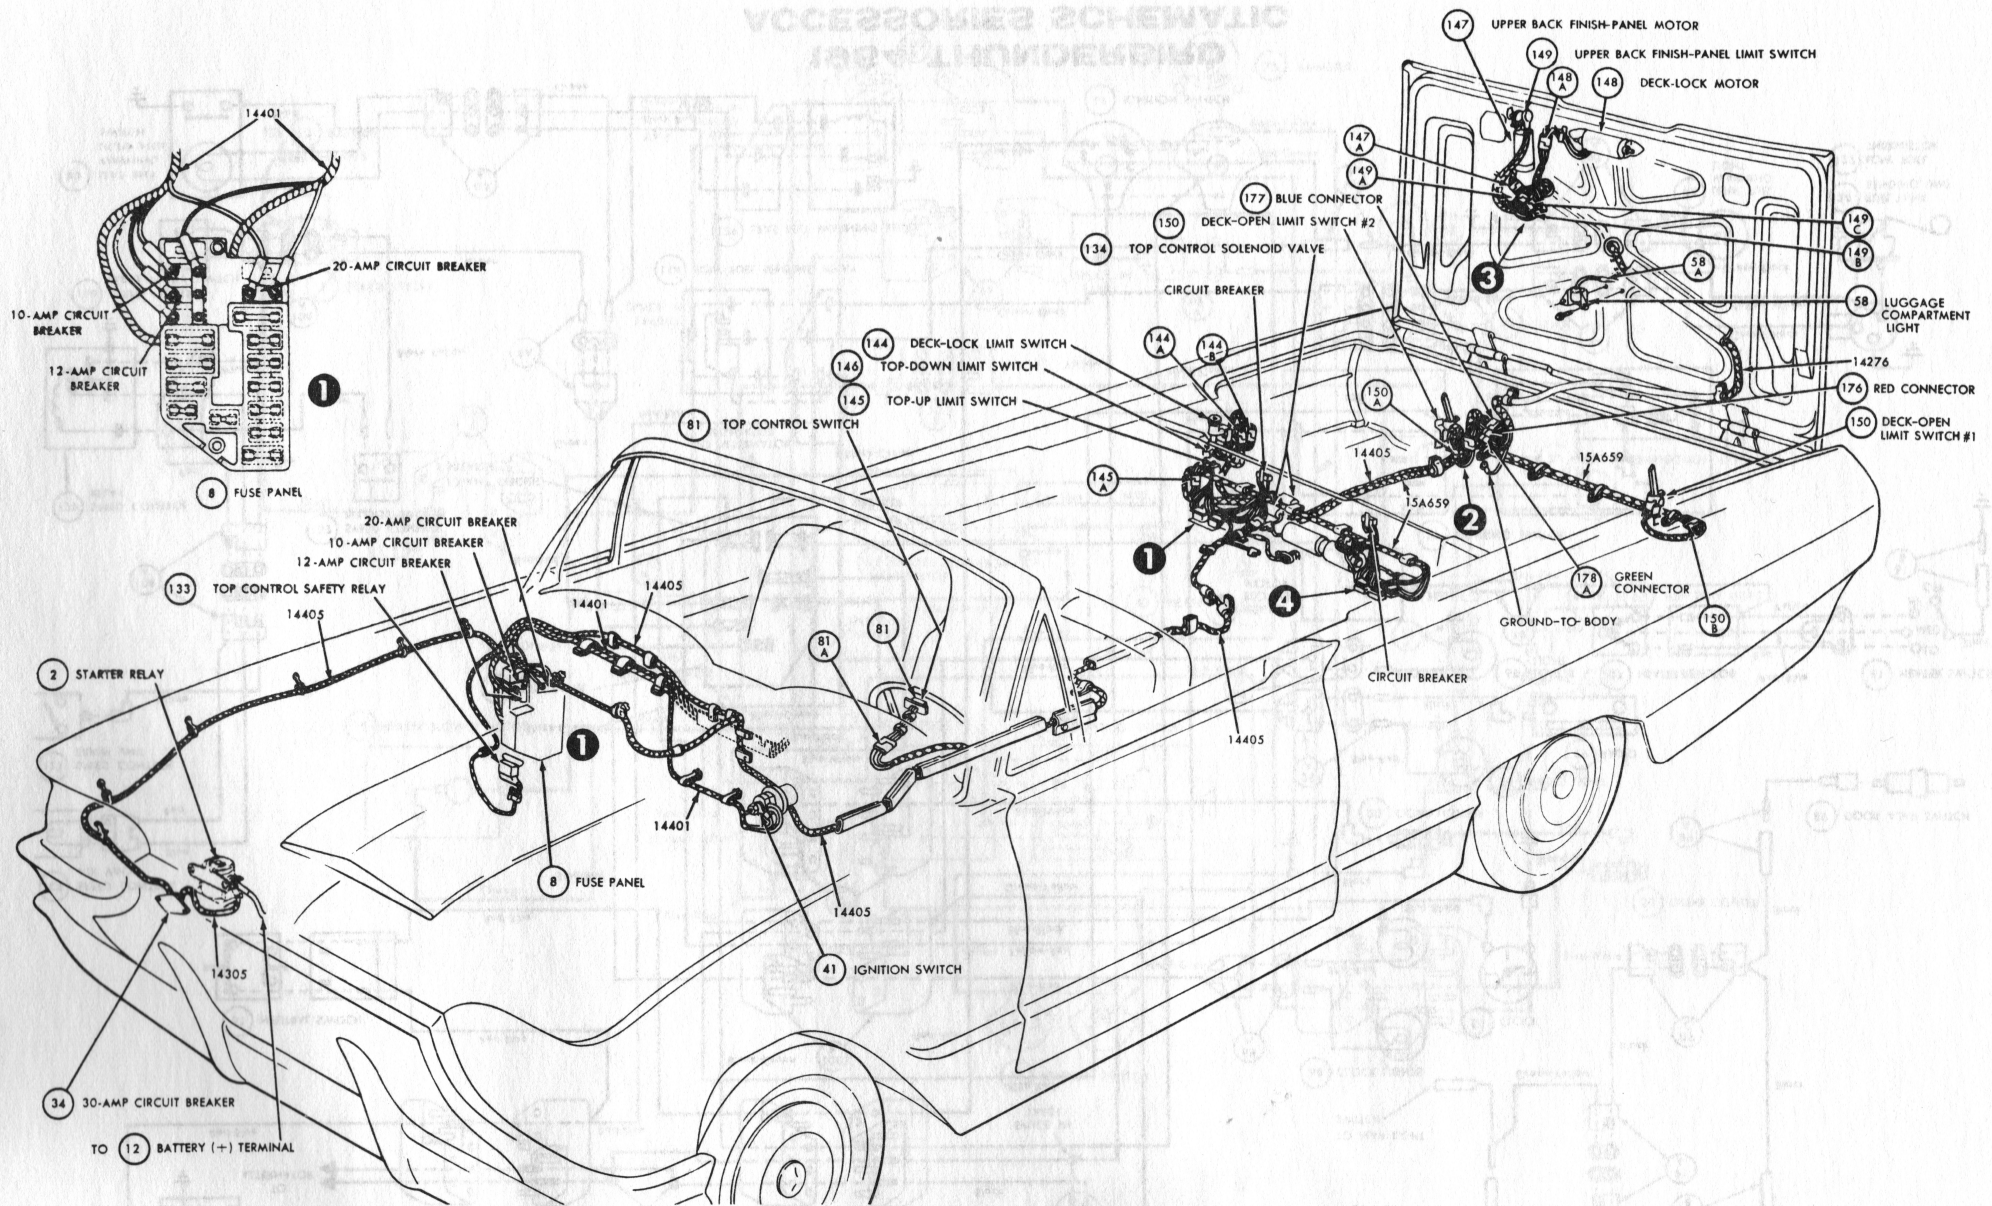

ACCESSORIES SCHEMATIC
ORIGINAL EQUIPMENT

1964 THUNDERBIRD POWER TOP WIRING